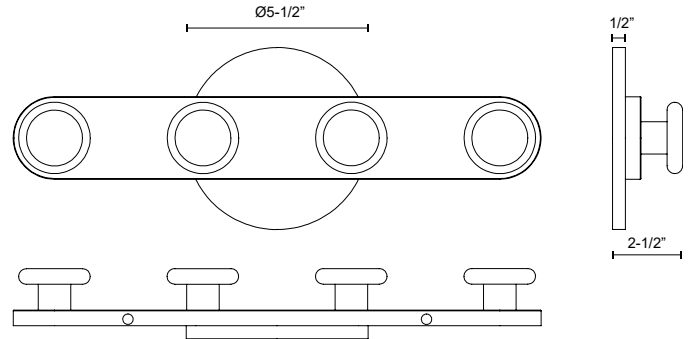

Optional Backplate Accessory

KUZCO

CANADA: 19054 28TH AVENUE - SURREY, BC V3Z 6M3
USA: 3035 E. LONE MOUNTAIN ROAD - LAS VEGAS, NV 89081

WWW.KUZCOLIGHTING.COM

© 2021 KUZCO LIGHTING. ALL RIGHTS RESERVED.

COMMENT