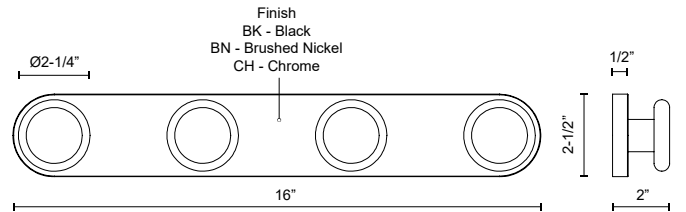

REZZ
VL63416
VANITY

PROJECT

DESCRIPTION

Inspired by timeless shapes and forms of vanity lighting with an elevated twist, the Rezz Collection aims to please. With ample LED lighting for all your vanity needs and a shape that will never go out of fashion, the Rezz Collection has it all.

SPECIFICATION DETAILS

Fixture Dimensions	W16" x H2-1/2" x E2"
Light Source	AC LED Module
Wattage	11W
Total Lumens	850lm
Delivered Lumens	490lm*
Voltage	120V
Color Temperature	3000K
CRI (Ra)	90CRI
Optional Color Temps	2700K - 5000K Available, Minimum Order Quantities Apply
LED Rated Life	50,000 hours
Dimming	100% - 10%, ELV Dimmer (Not Included)
Glass Details	Opal Glass
ADA Compliant	Yes
Location	Damp
Mounting Style	All Orientation; Wall;
Canopy Dimensions	D5-1/2" x E1/2"
Paint Finish	BK02; BN01; CH01;

* For custom options, consult factory for details.

* For warranty information, please visit www.kuzcolighting.com/warranty

Optional Backplate Accessory

KUZCO

CANADA: 19054 28TH AVENUE - SURREY, BC V3Z 6M3
USA: 3035 E. LONE MOUNTAIN ROAD - LAS VEGAS, NV 89081

WWW.KUZCOLIGHTING.COM

© 2021 KUZCO LIGHTING. ALL RIGHTS RESERVED.

COMMENT