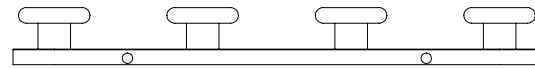

REZZ
VL63416
VANITY

PROJECT

DESCRIPTION

Inspired by timeless shapes and forms of vanity lighting with an elevated twist, the Rezz Collection aims to please. With ample LED lighting for all your vanity needs and a shape that will never go out of fashion, the Rezz Collection has it all.

SPECIFICATION DETAILS

Fixture Dimensions	W16" x H2-1/2" x E2"
Light Source	AC LED Module
Wattage	11W
Total Lumens	850lm
Delivered Lumens	490lm*
Voltage	120V
Color Temperature	3000K
CRI (Ra)	90CRI
Optional Color Temps	2700K - 5000K Available, Minimum Order Quantities Apply
LED Rated Life	50,000 hours
Dimming	100% - 10%, ELV Dimmer (Not Included)
Glass Details	Opal Glass
ADA Compliant	Yes
Location	Damp
Mounting Style	All Orientation; Wall;
Canopy Dimensions	D5-1/2" x E1/2"
Paint Finish	BK02; BN01; CH01;

* For custom options, consult factory for details.

* For warranty information, please visit www.kuzcolighting.com/warranty

Optional Backplate Accessory

KUZCO

CANADA: 19054 28TH AVENUE - SURREY, BC V3Z 6M3
USA: 3035 E. LONE MOUNTAIN ROAD - LAS VEGAS, NV 89081

WWW.KUZCOLIGHTING.COM

© 2021 KUZCO LIGHTING. ALL RIGHTS RESERVED.

COMMENT